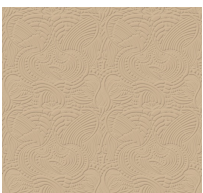

Dodo Pavone Wallcovering

MOOOI | FOR MOOOI WALLCOVERING

3D wallcovering with a soft suede look, inspired by the Dodo Pavone's natural outfit – a soft plumage of silvery feathers with different nuances of grey, blue, beige and white.

Detailing

The full wallcovering collection can be discovered at moooiwallcovering.com

Colours

Beige

Celadon

Egg shell

Navy

Powdery blue

Yolk

Dodo Pavone Wallcovering / Dodo Pavone

Product

WIDTH 124cm | 48.8"

HEIGHT 100cm | 39.4"

DEPTH 0.2cm | 0.1"

Packaging

WIDTH 124cm | 48.8"