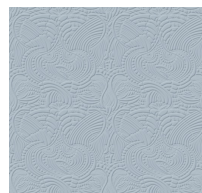

Dodo Pavone Wallcovering

MOOOI | FOR MOOOI WALLCOVERING

3D wallcovering with a soft suede look, inspired by the Dodo Pavone's natural outfit – a soft plumage of silvery feathers with different nuances of grey, blue, beige and white.

Detailing

The full wallcovering collection can be discovered at moooiwallcovering.com

Colours

Beige

Celadon

Egg shell

Navy

Powdery blue

Yolk

Dodo Pavone Wallcovering / Dodo Pavone

Product

WIDTH 124cm | 48.8"

HEIGHT 100cm | 39.4"

DEPTH 0.2cm | 0.1"

Packaging

WIDTH 124cm | 48.8"