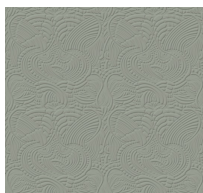

Dodo Pavone Wallcovering

MOOOI | FOR MOOOI WALLCOVERING

3D wallcovering with a soft suede look, inspired by the Dodo Pavone's natural outfit – a soft plumage of silvery feathers with different nuances of grey, blue, beige and white.

Detailing

The full wallcovering collection can be discovered at moooiwallcovering.com

Colours

Beige

Celadon

Egg shell

Navy

Powdery blue

Yolk

Dodo Pavone Wallcovering / Dodo Pavone

Product

WIDTH 124cm | 48.8"

HEIGHT 100cm | 39.4"

DEPTH 0.2cm | 0.1"

Packaging

WIDTH 124cm | 48.8"